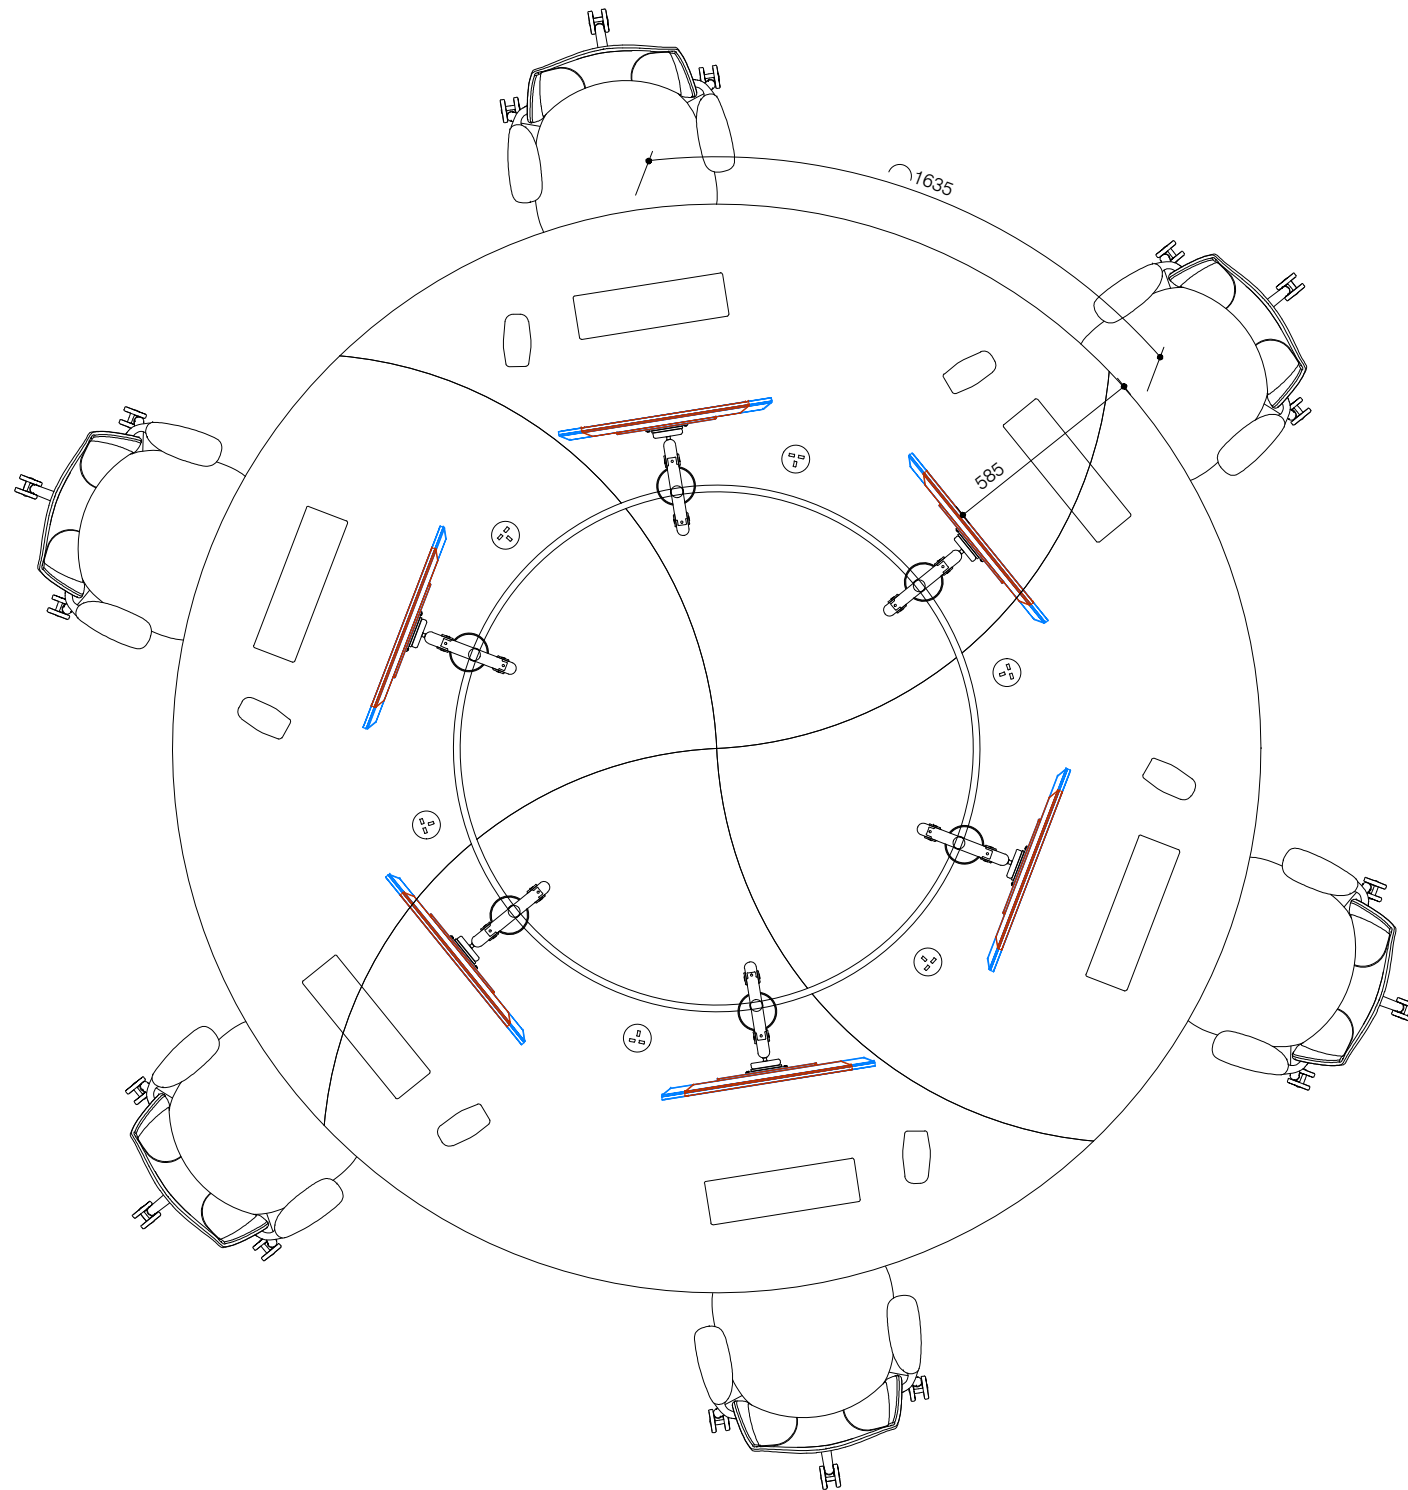

hotcakes

6 PEOPLE ARRANGEMENT
SOLID OAK LEGS

22" SCREEN SIZE OPTION

28" SCREEN SIZE OPTION

TELEPHONE
+44 207 123 4567

WEBSITE
www.hotcakes.com