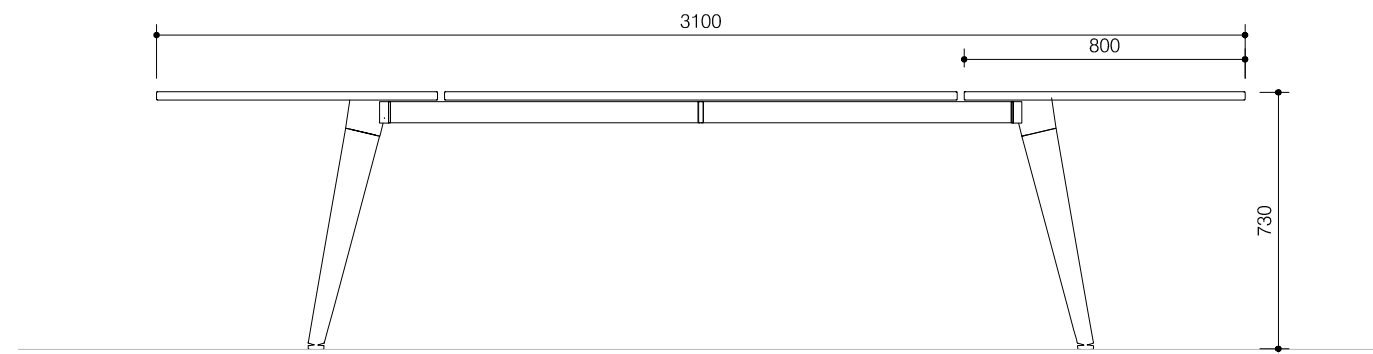

hotcakes

6 PEOPLE ARRANGEMENT
SOLID OAK LEGS

22" SCREEN SIZE OPTION

28" SCREEN SIZE OPTION

TELEPHONE
+44 207 123 4567

WEBSITE
www.hotcakes.com