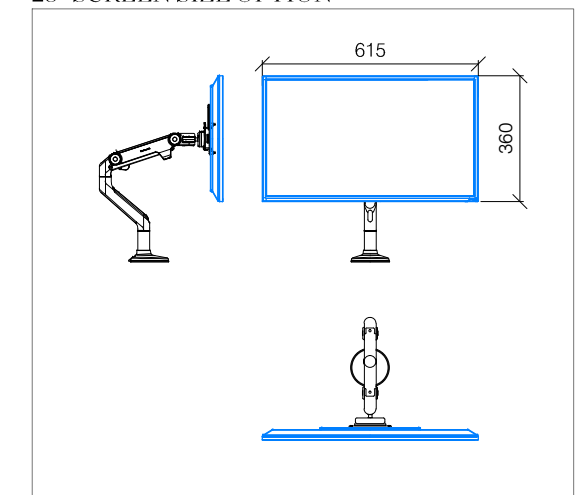

hotcakes

6 PEOPLE ARRANGEMENT
SOLID OAK LEGS

22" SCREEN SIZE OPTION

28" SCREEN SIZE OPTION

TELEPHONE
+44 207 123 4567

WEBSITE
www.hotcakes.com