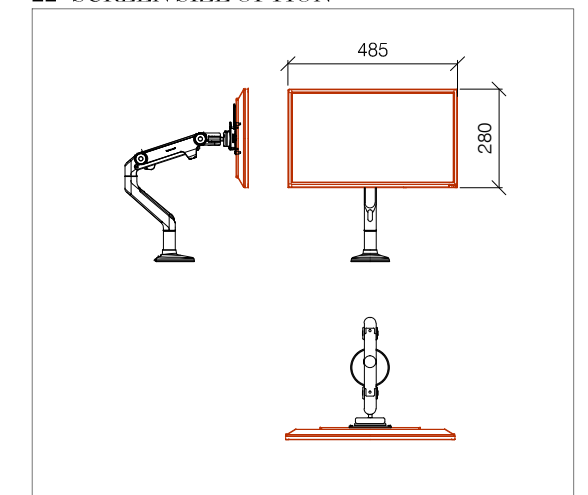

hotcakes

6 PEOPLE ARRANGEMENT
SOLID OAK LEGS

22" SCREEN SIZE OPTION

28" SCREEN SIZE OPTION

TELEPHONE
+44 207 123 4567

WEBSITE
www.hotcakes.com