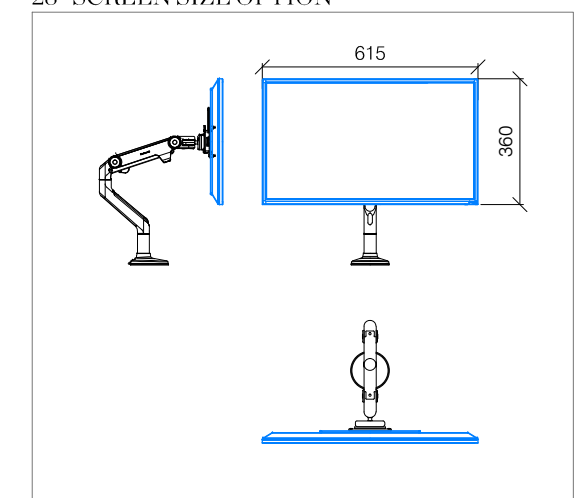

hotcakes

6 PEOPLE ARRANGEMENT
METAL LEGS

22" SCREEN SIZE OPTION

28" SCREEN SIZE OPTION

TELEPHONE
+44 207 123 4567

WEBSITE
www.hotcakes.com