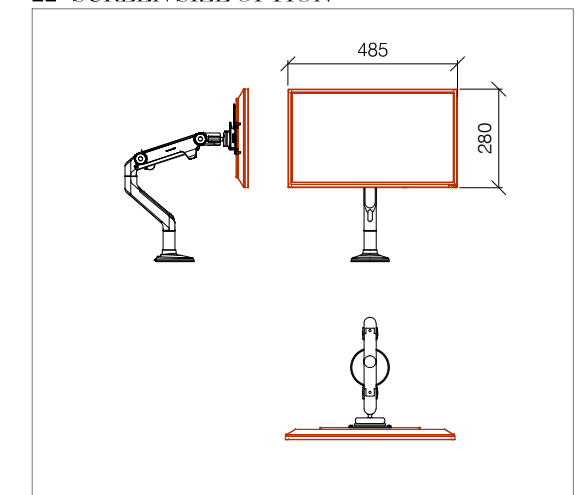

hotcakes

6 PEOPLE ARRANGEMENT
METAL LEGS

22" SCREEN SIZE OPTION

28" SCREEN SIZE OPTION

TELEPHONE
+44 207 123 4567

WEBSITE
www.hotcakes.com