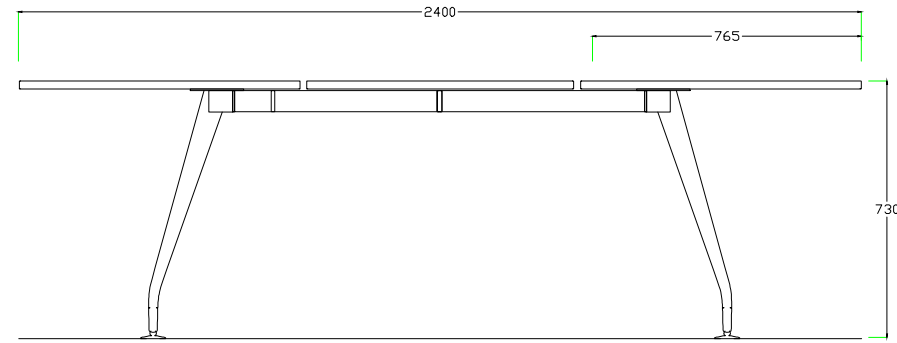

hotcakes

4 PEOPLE ARRANGEMENT
METAL LEGS

22" SCREEN SIZE OPTION

28" SCREEN SIZE OPTION

TELEPHONE
+44 207 123 4567

WEBSITE
www.hotcakes.com