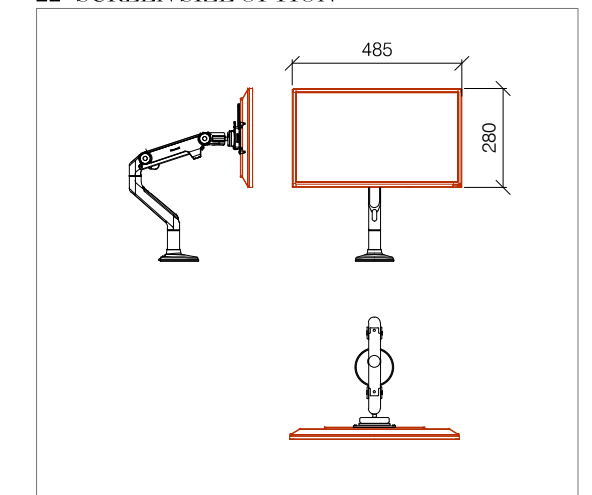

hotcakes

4 PEOPLE ARRANGEMENT
METAL LEGS

22" SCREEN SIZE OPTION

28" SCREEN SIZE OPTION

TELEPHONE
+44 207 123 4567

WEBSITE
www.hotcakes.com