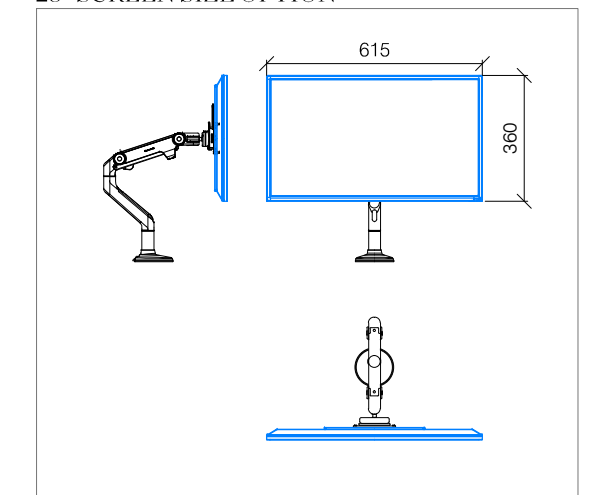

hotcakes

4 PEOPLE ARRANGEMENT
METAL LEGS

22" SCREEN SIZE OPTION

28" SCREEN SIZE OPTION

TELEPHONE
+44 207 123 4567

WEBSITE
www.hotcakes.com