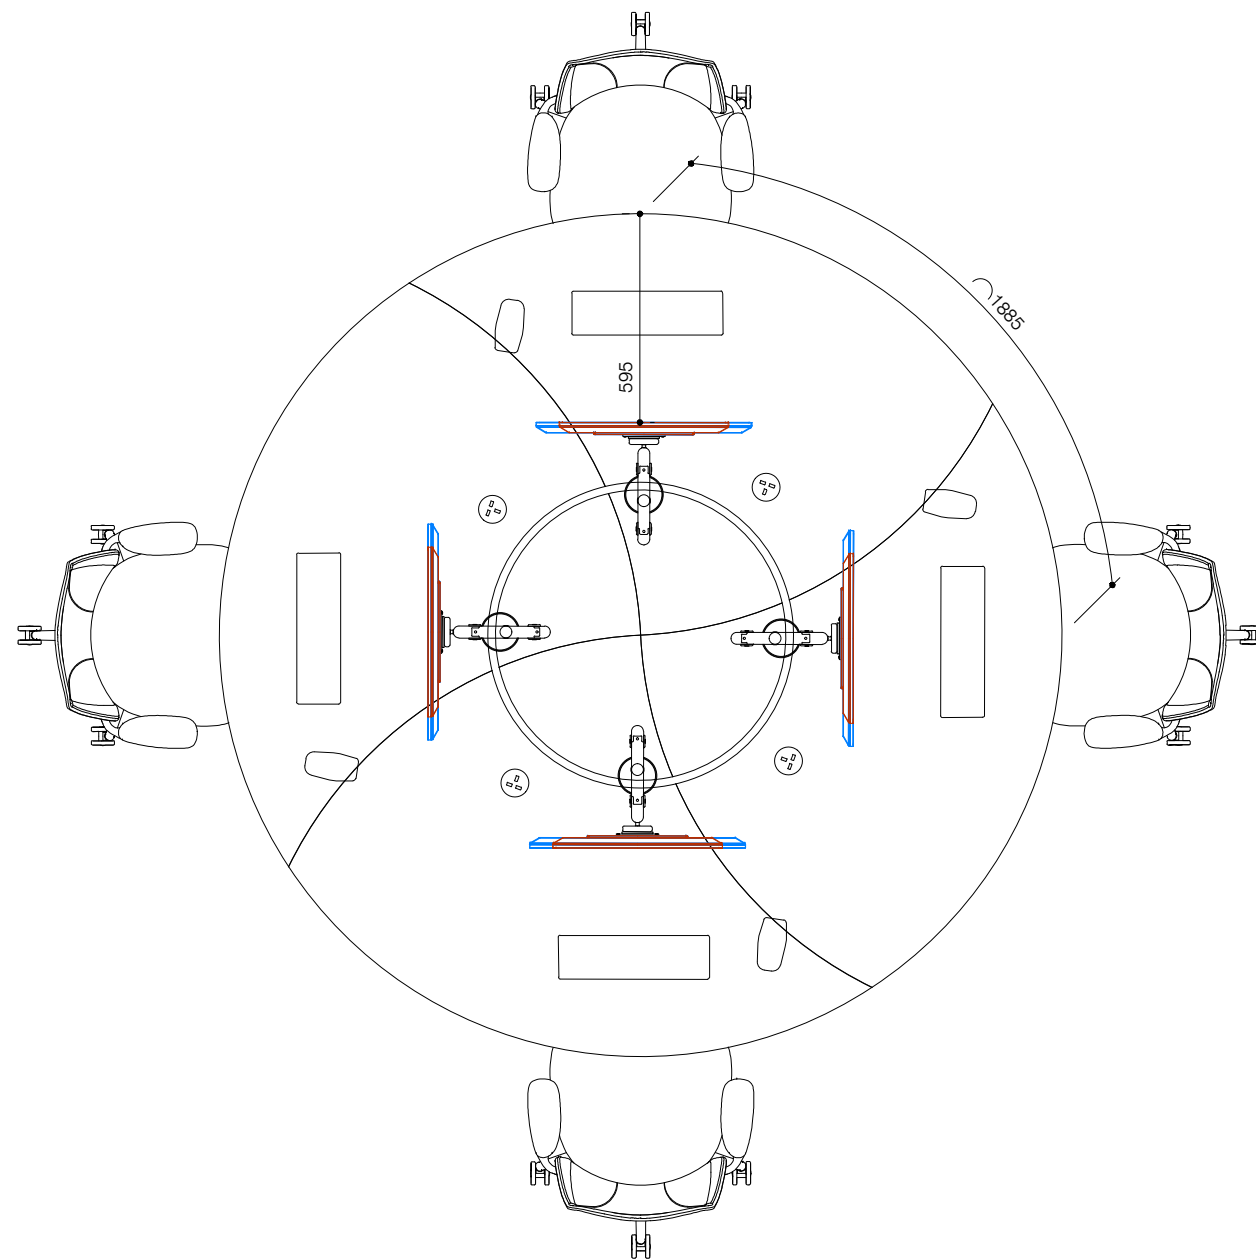

hotcakes

4 PEOPLE ARRANGEMENT
METAL LEGS

22" SCREEN SIZE OPTION

28" SCREEN SIZE OPTION

TELEPHONE
+44 207 123 4567

WEBSITE
www.hotcakes.com